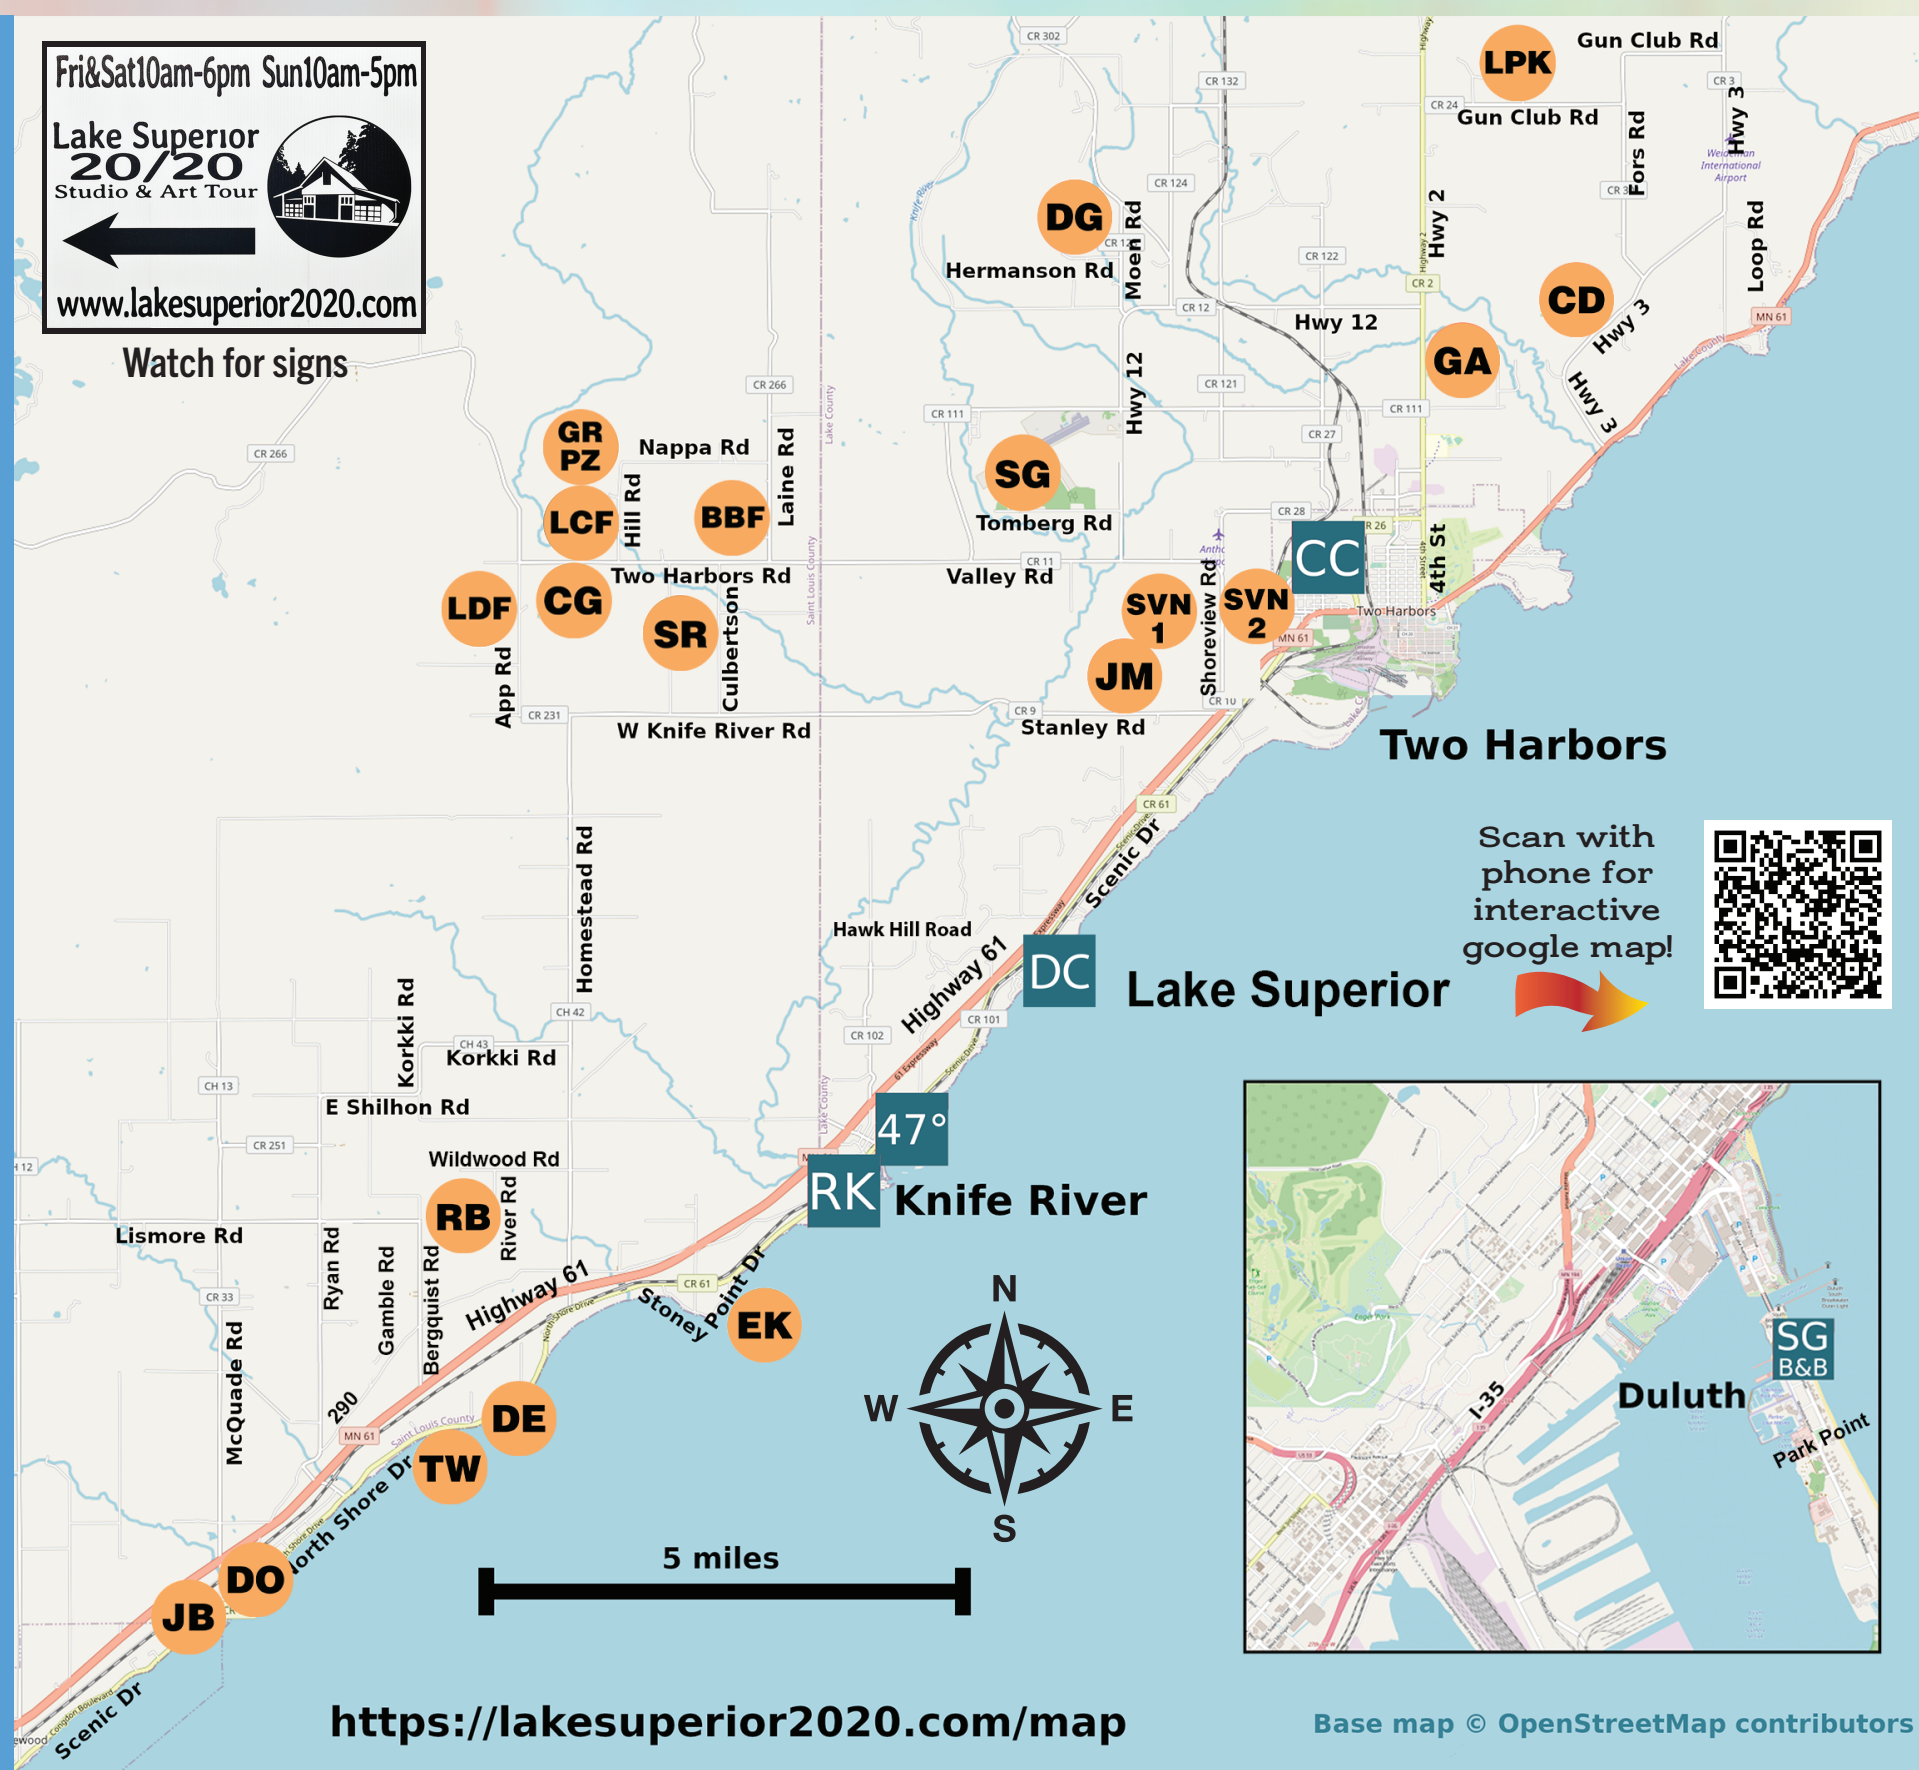

Sponsor Locations

- 47°** 47 Degrees Gallery
186 Alger Smith Road, Knife River
- CC** Cedar Coffee Company
1130 11th Street County 26, Two Harbors
- DC** Dream Cloud Coffee Roasters
543 Scenic Drive, Two Harbors
- RK** Russ Kendall's Smoke House
149 Scenic Drive, Knife River
- SG B&B** Solglimt Bed & Breakfast
828 South Lake Avenue, Duluth

Watch for signs

Scan with phone for interactive google map!

Base map © OpenStreetMap contributors

<https://lakesuperior2020.com/map>

**15TH ANNUAL
LAKE SUPERIOR
20/20
STUDIO & ART TOUR**

September 25, 26, 27, 2026
Two Harbors, MN